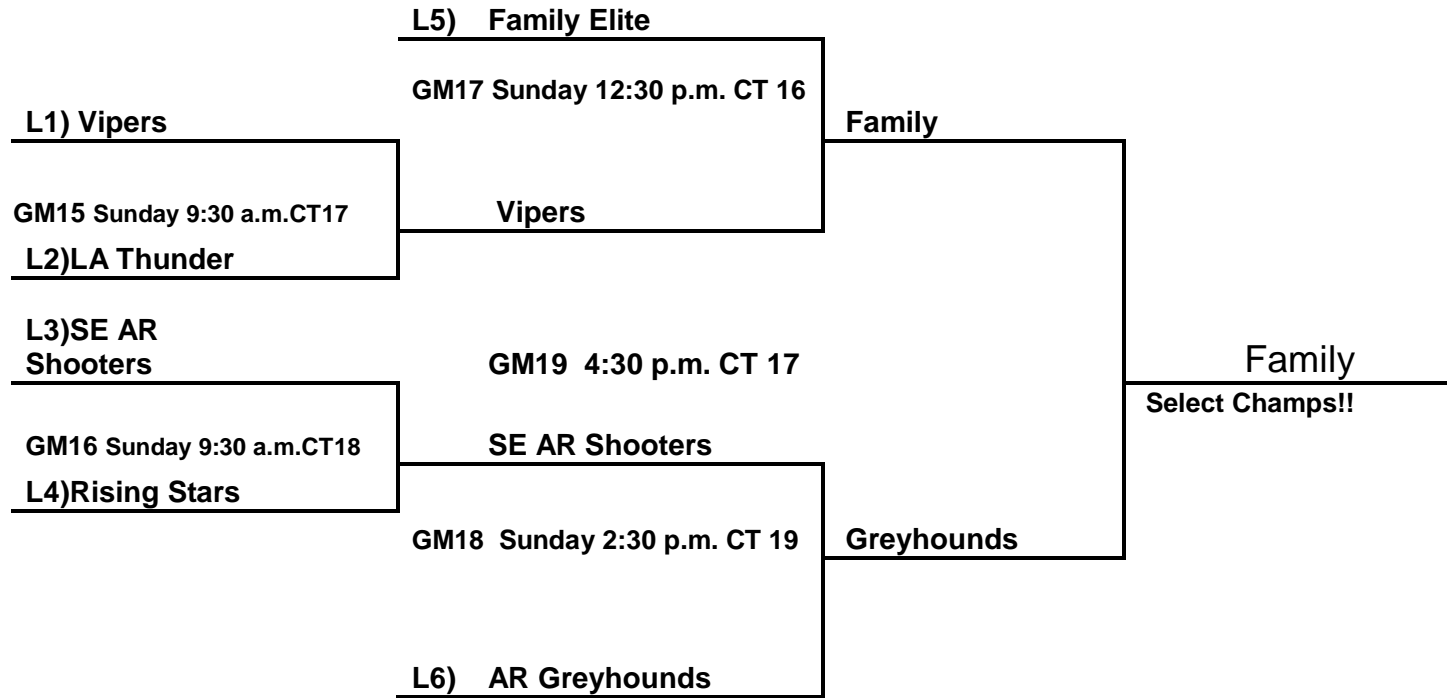

8th Grade Boys Elite Bracket:

8th Grade Boys Brackets:

3rd Place Elite Bracket:

8th Grade Boys Brackets:

Select Bracket:

8th Grade Boys Brackets:

Bronze Bracket:

8th Grade Boys Bronze Consolation Games: