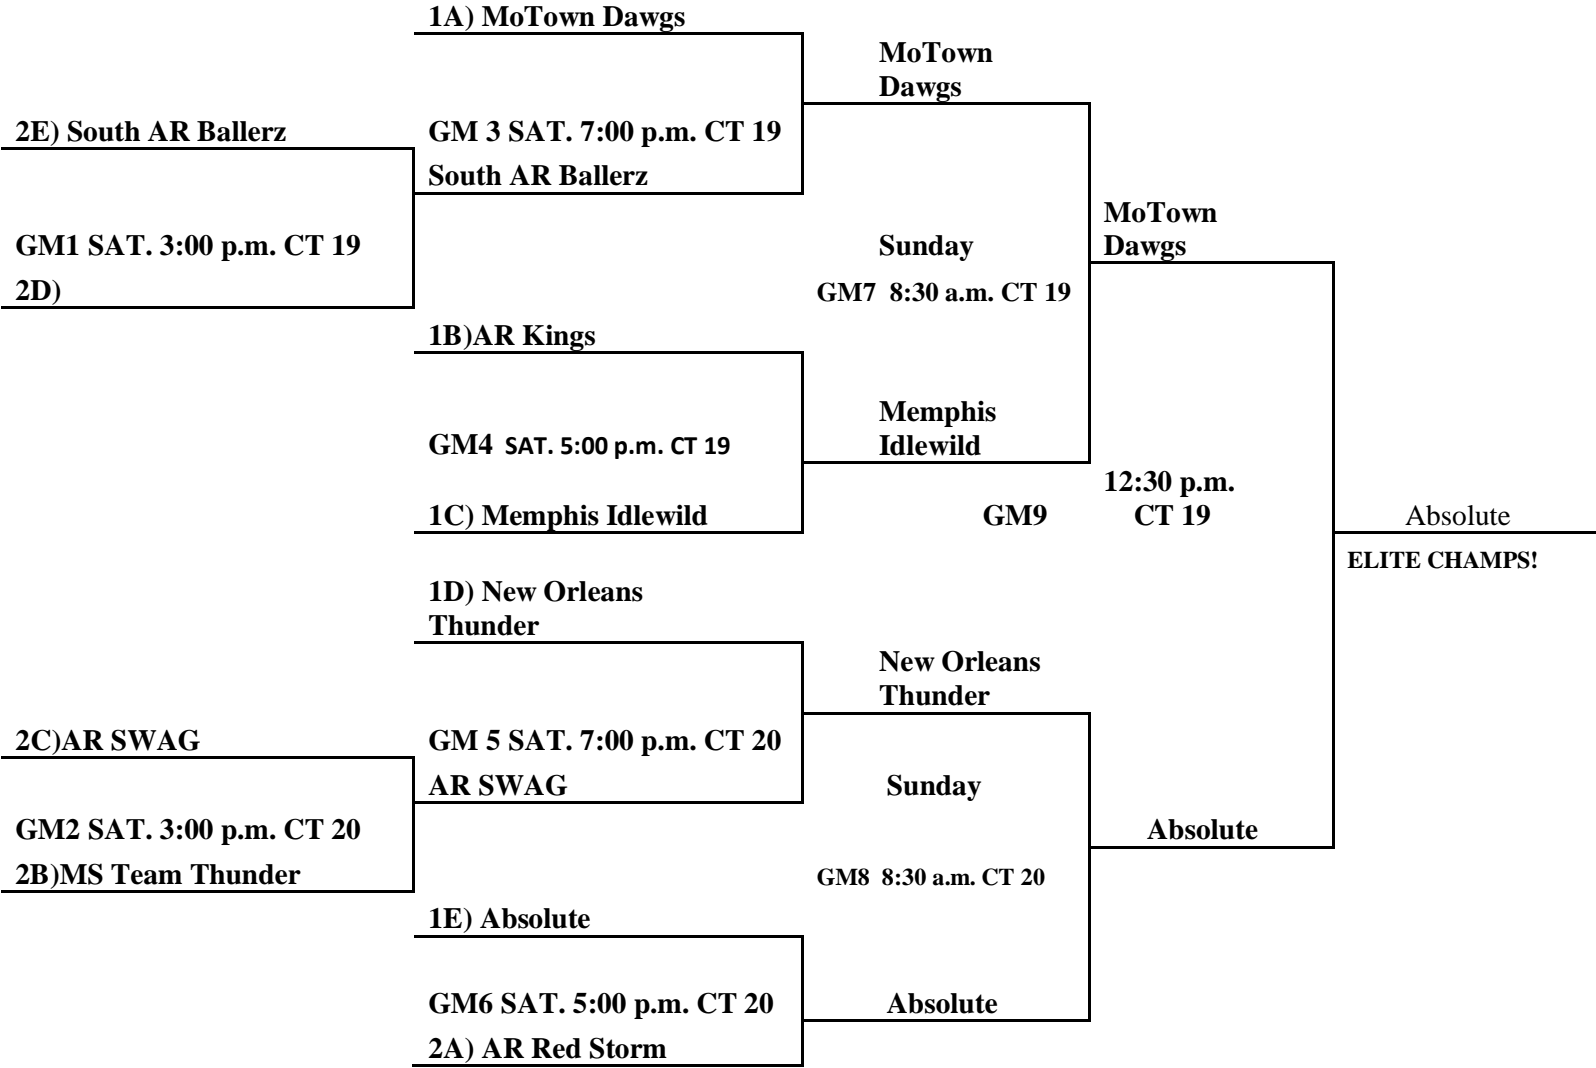

HOOPPLAY USA Senior Boys Brackets:

Elite Bracket:

ELITE CHAMPS!

3rd Place Elite Game:

Select Bracket:

Senior Boys Brackets:

Bronze Bracket:

Senior Boys Brackets: