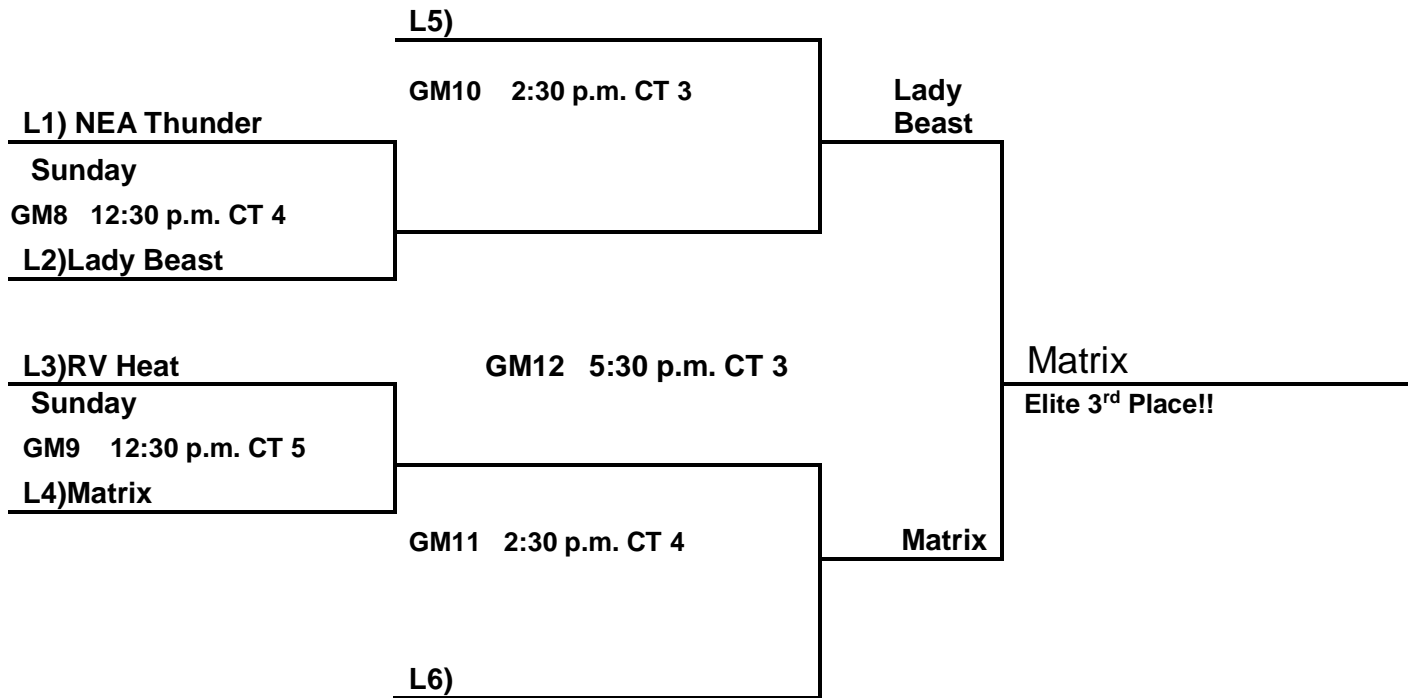

SAT.

GM4 4:00 p.m. CT 5

2A) AR Mystics

Mysticcs

Mystics

Big
Red

ELITE CHAMPS!!

Senior Girls Brackets: