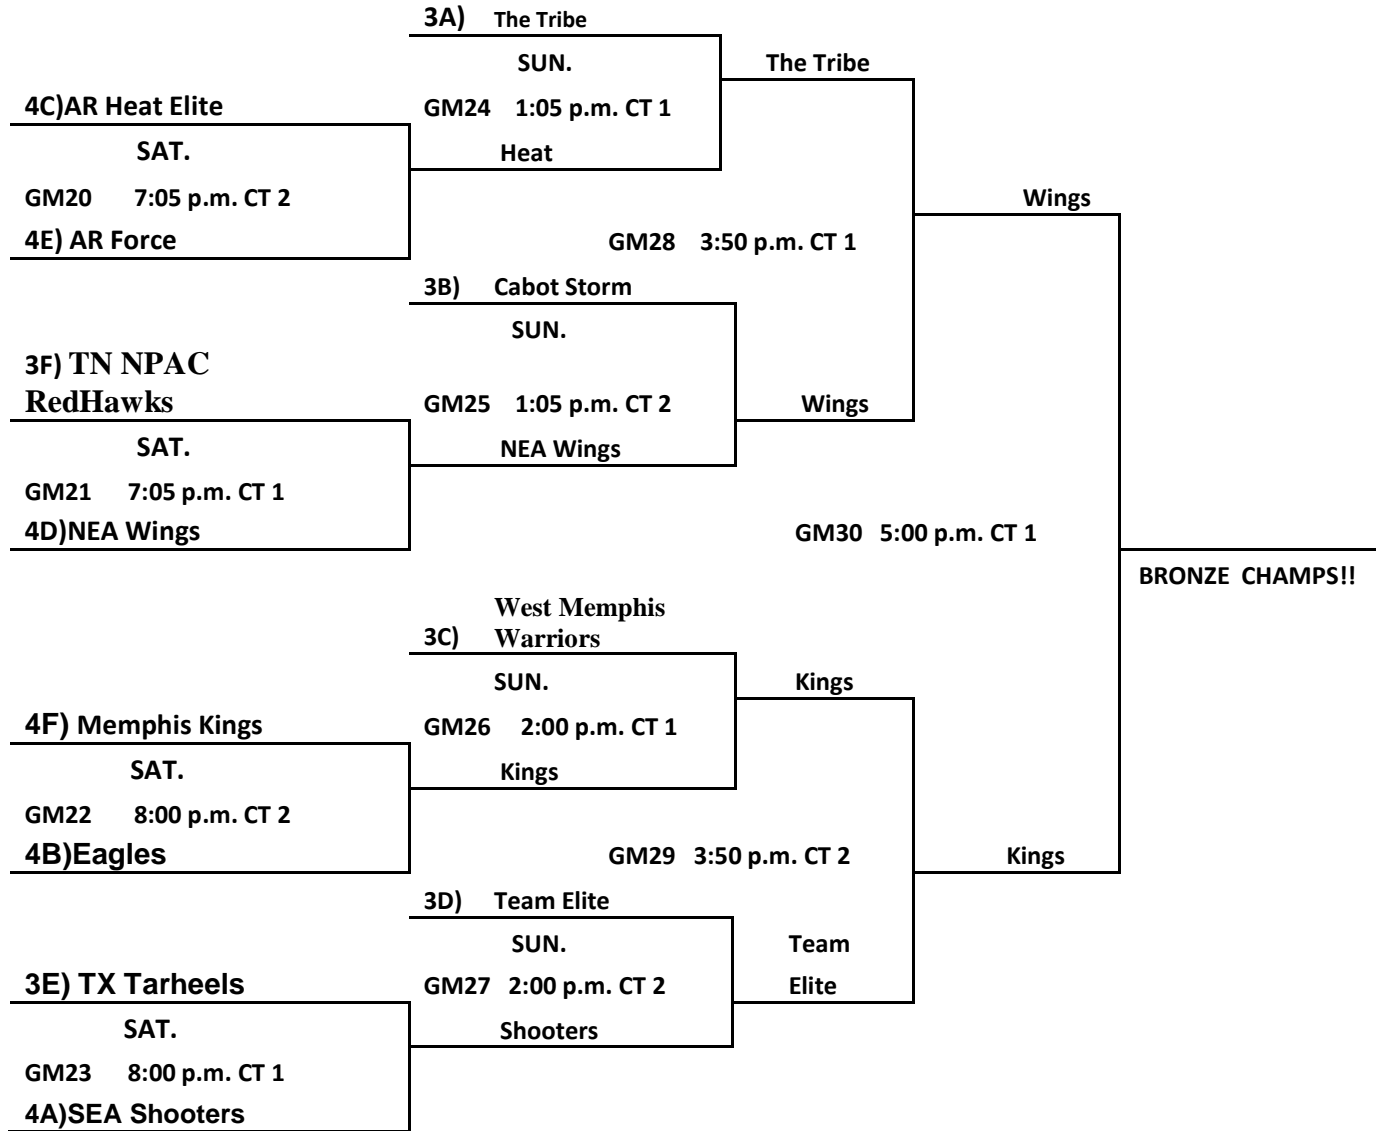

6th Grade Boys Brackets:

Elite Bracket:

6th Grade Boys Brackets:

3rd Place Elite Bracket:

SELECT BRACKET:

6th Grade Boys Brackets:

Bronze Bracket:

Sunday Consolation Games: