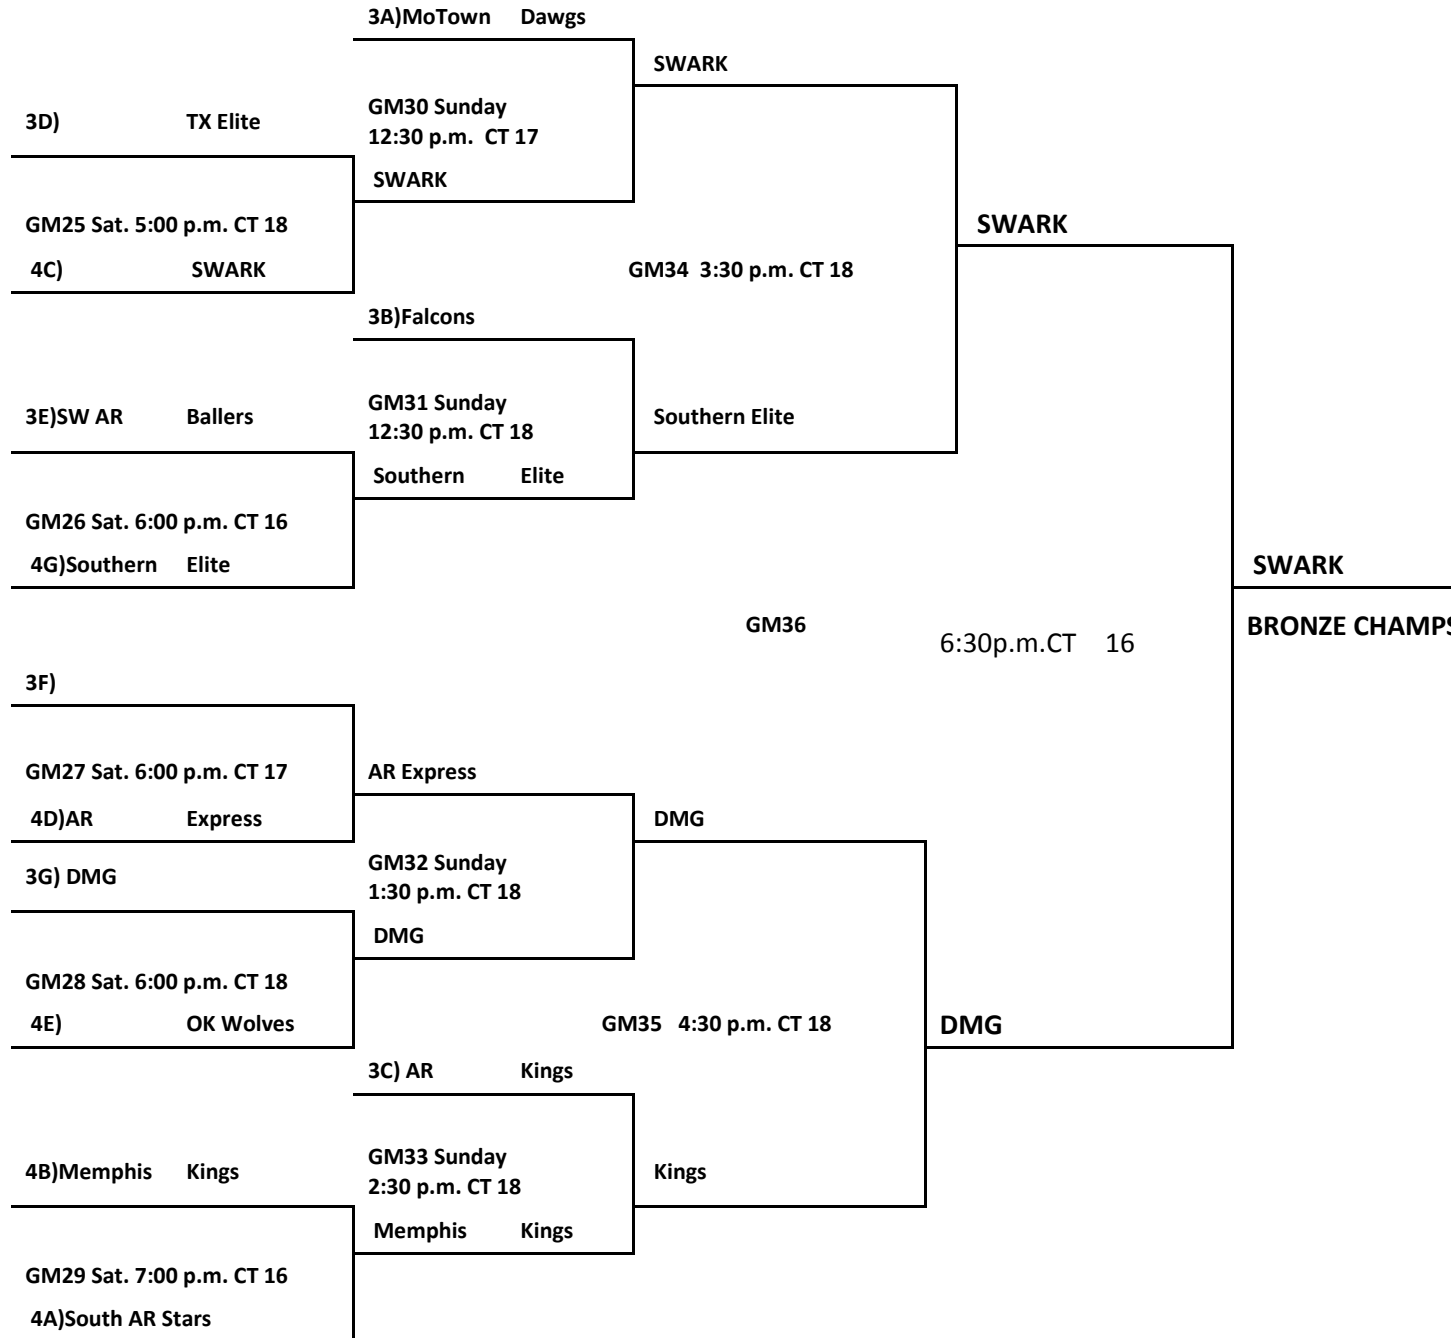

8th Grade Boys Brackets:

Bronze Bracket: