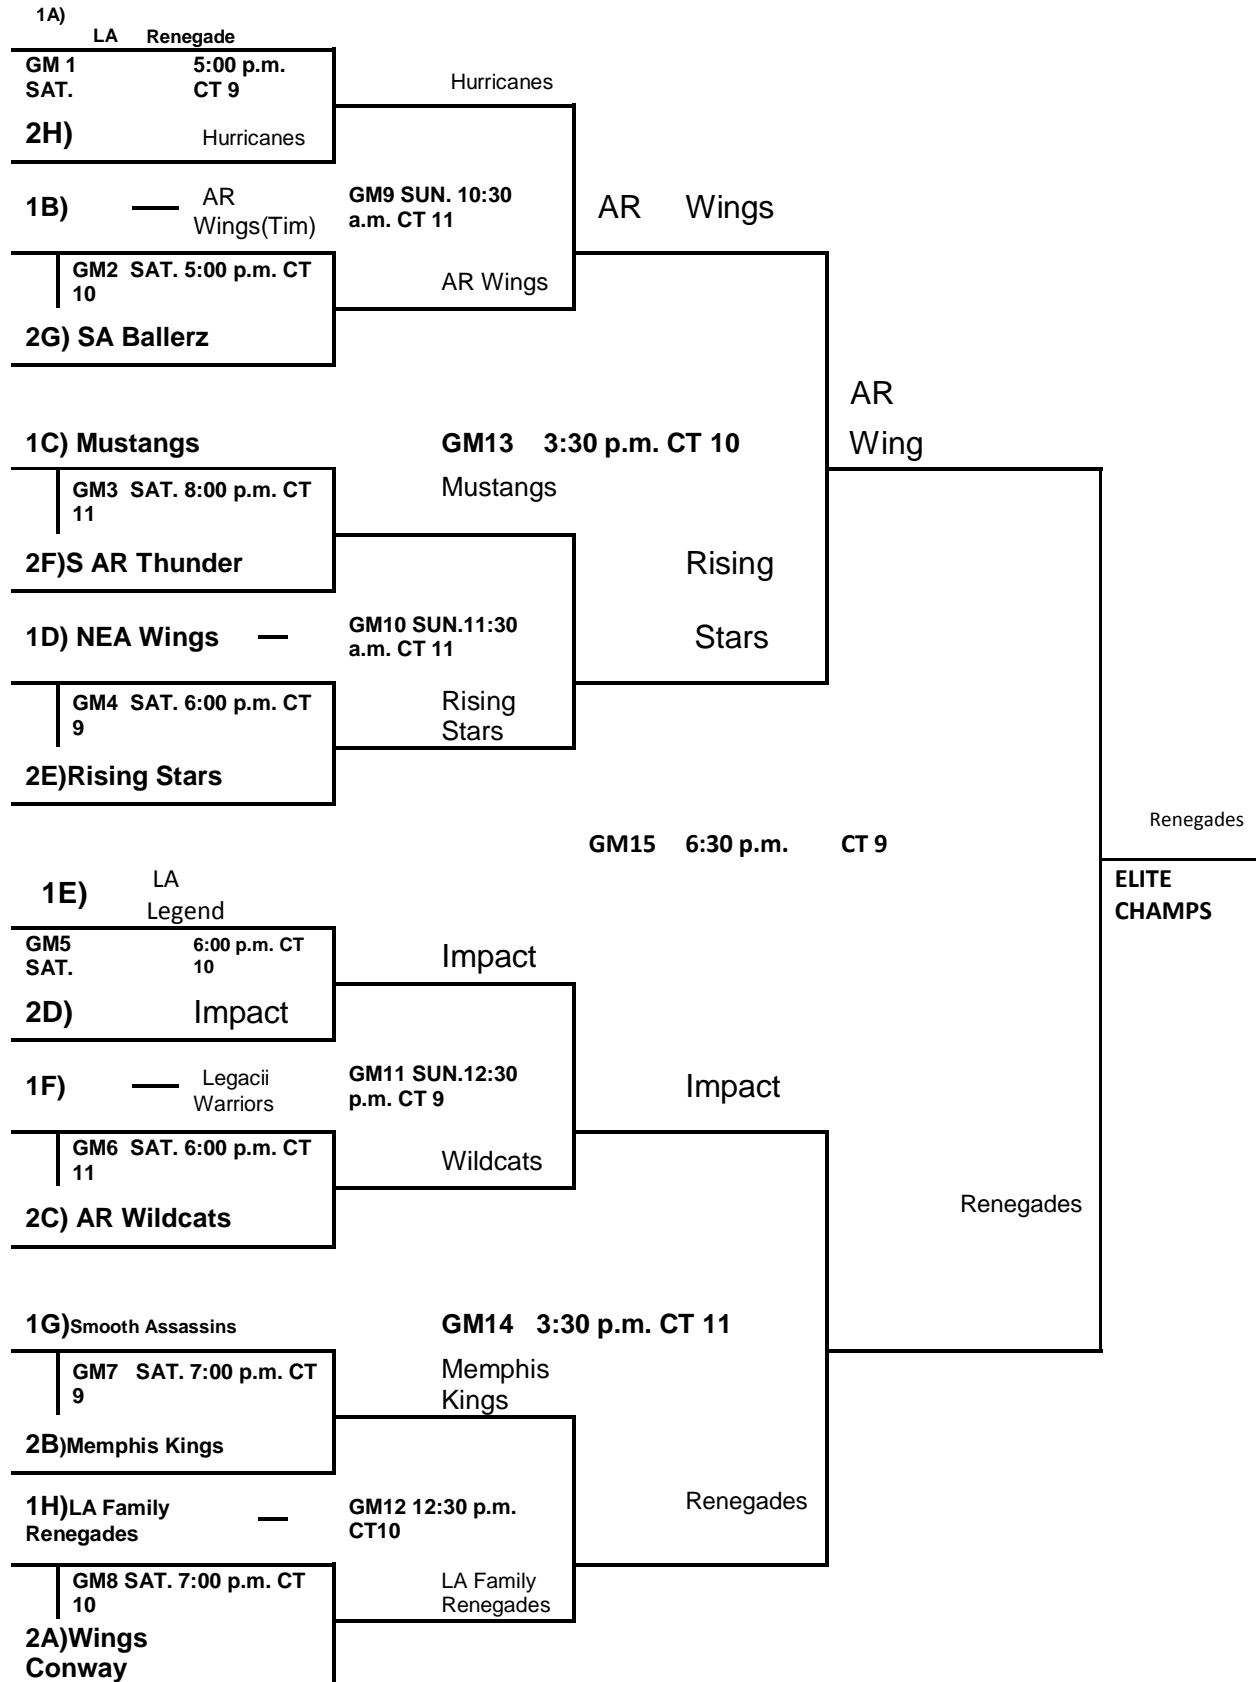

9/10th Grade Boys Elite