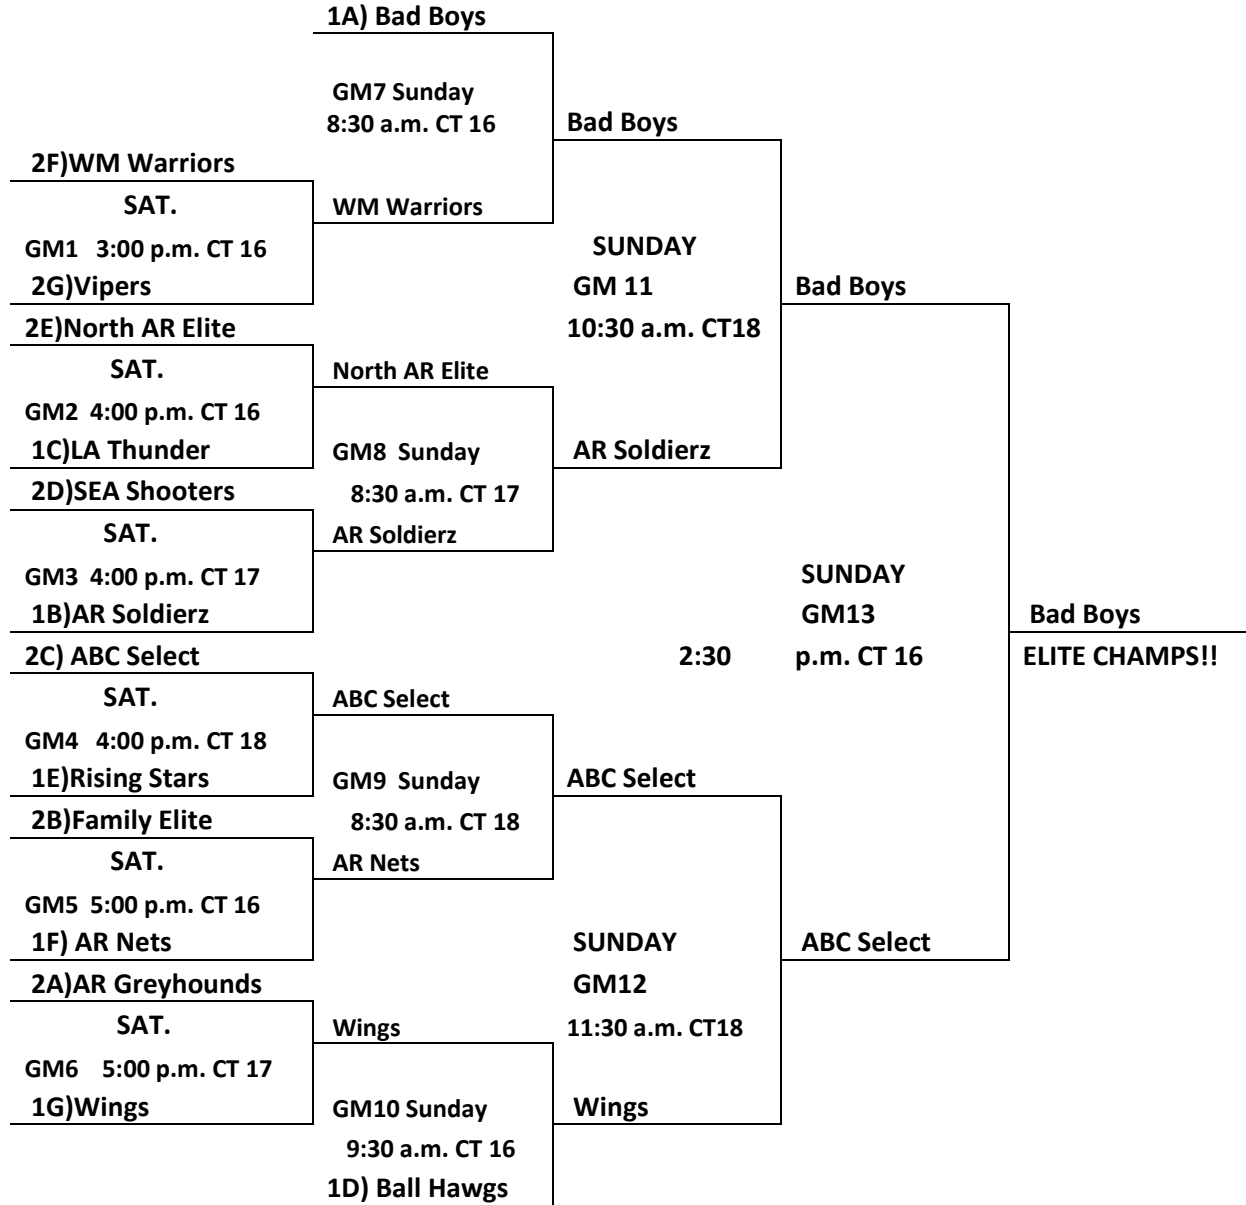

8th Grade Boys Elite Bracket: