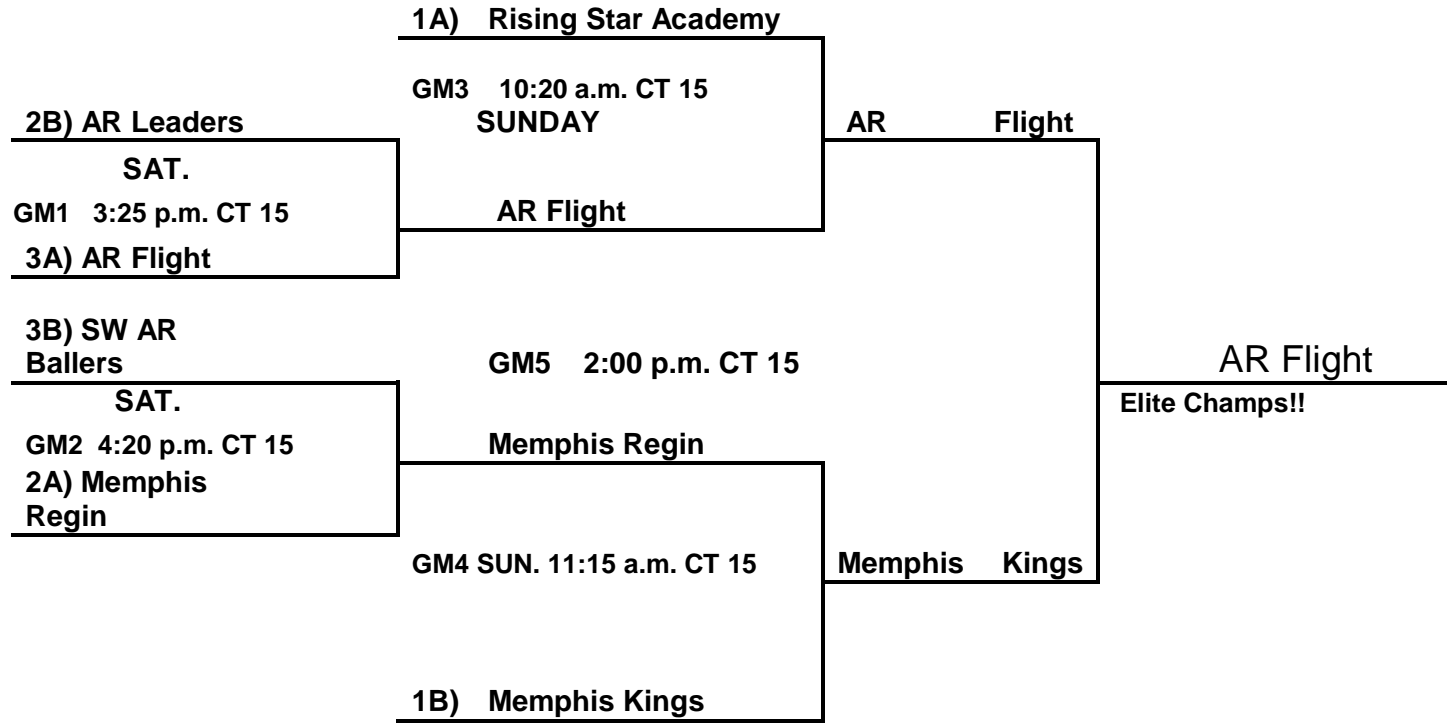

3rd Grade Boys Brackets:

Elite Bracket:

3rd Place Elite Game:

Consolation Game: