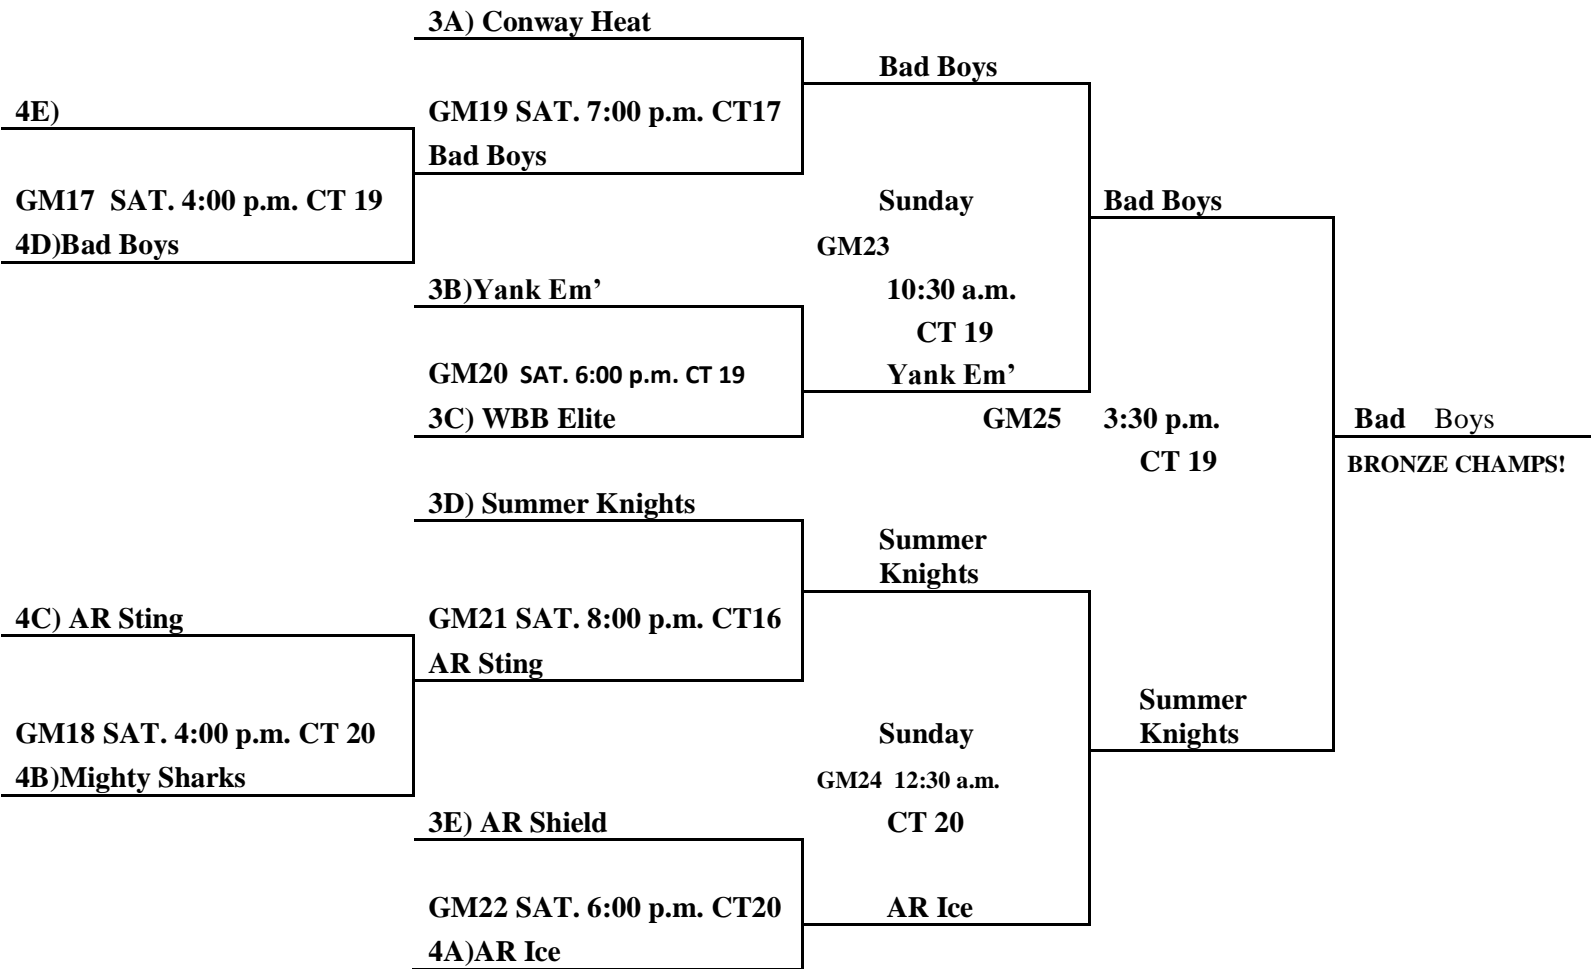

HOOPPLAY USA Senior Boys Brackets:

Elite Bracket:

ELITE CHAMPS!

3rd Place Elite Game:

Select Bracket:

Senior Boys Brackets:

Bronze Bracket:

Senior Boys Brackets: