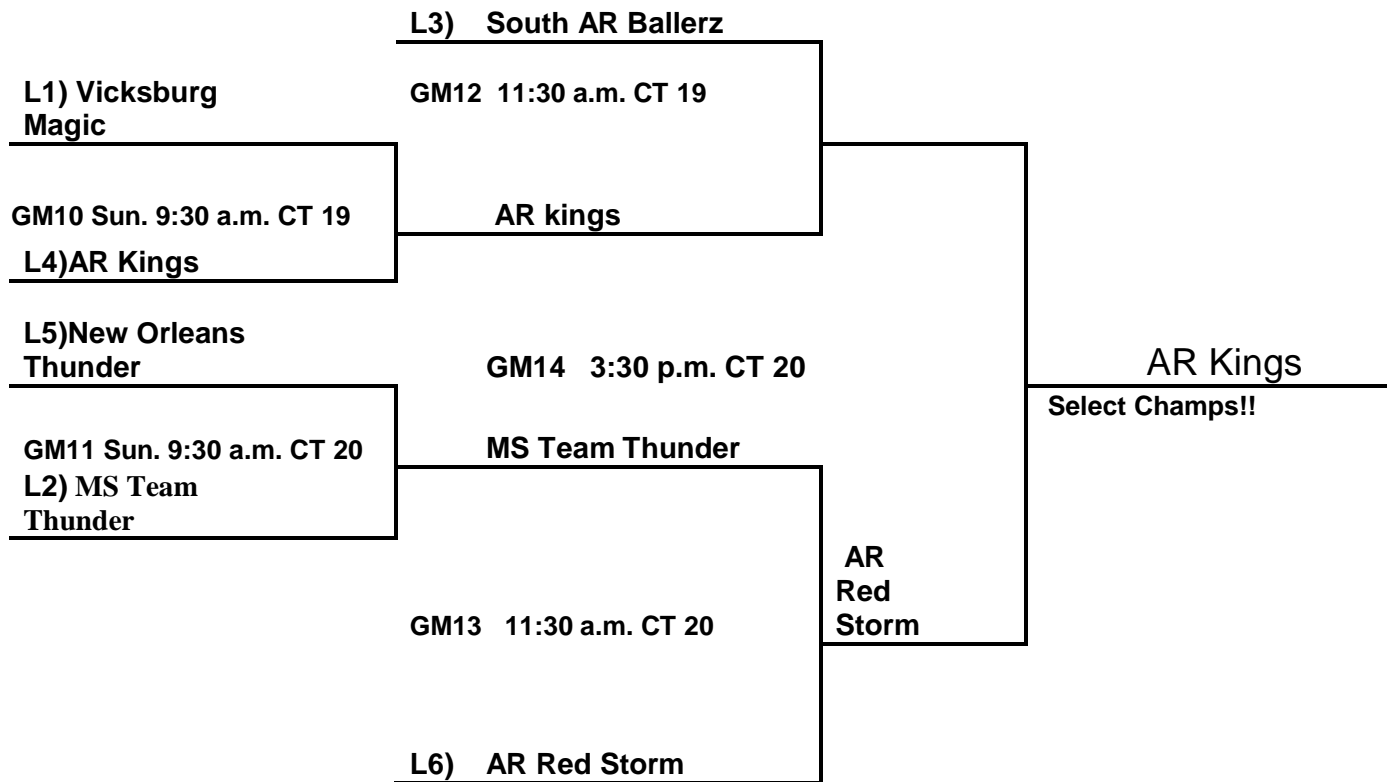

HOOPPLAY USA Senior Boys Brackets:

Elite Bracket:

ELITE CHAMPS!

3rd Place Elite Game:

Select Bracket:

Senior Boys Brackets:

Bronze Bracket:

Senior Boys Brackets: