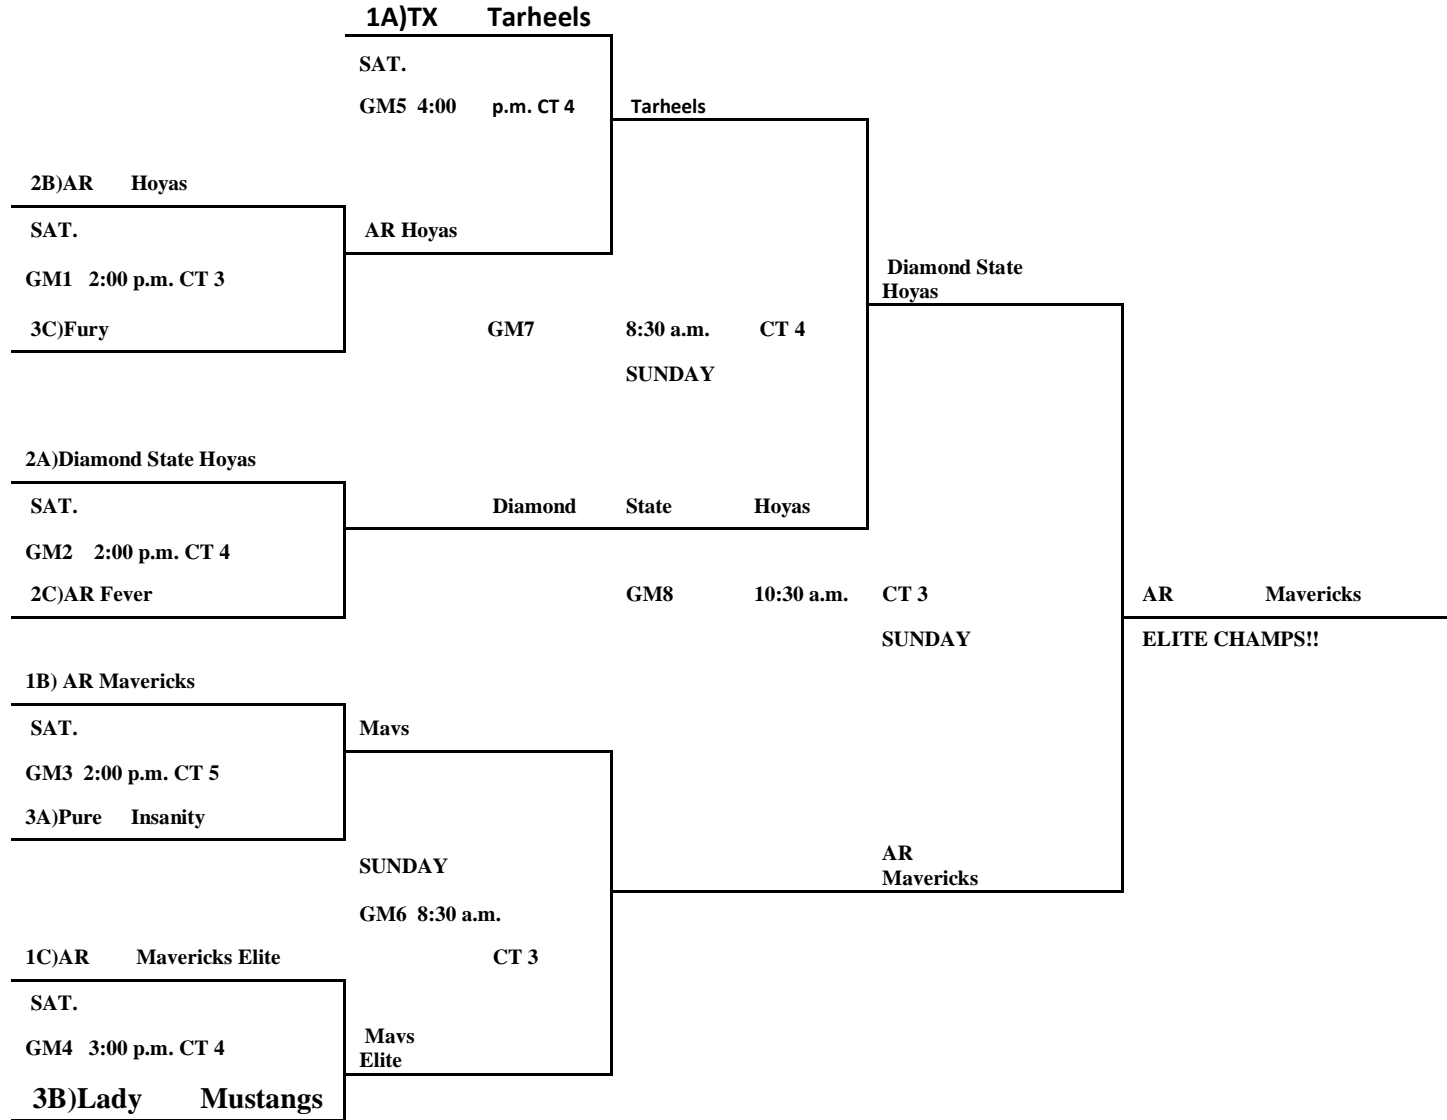

7th Grade Girls Brackets:

Elite Bracket: