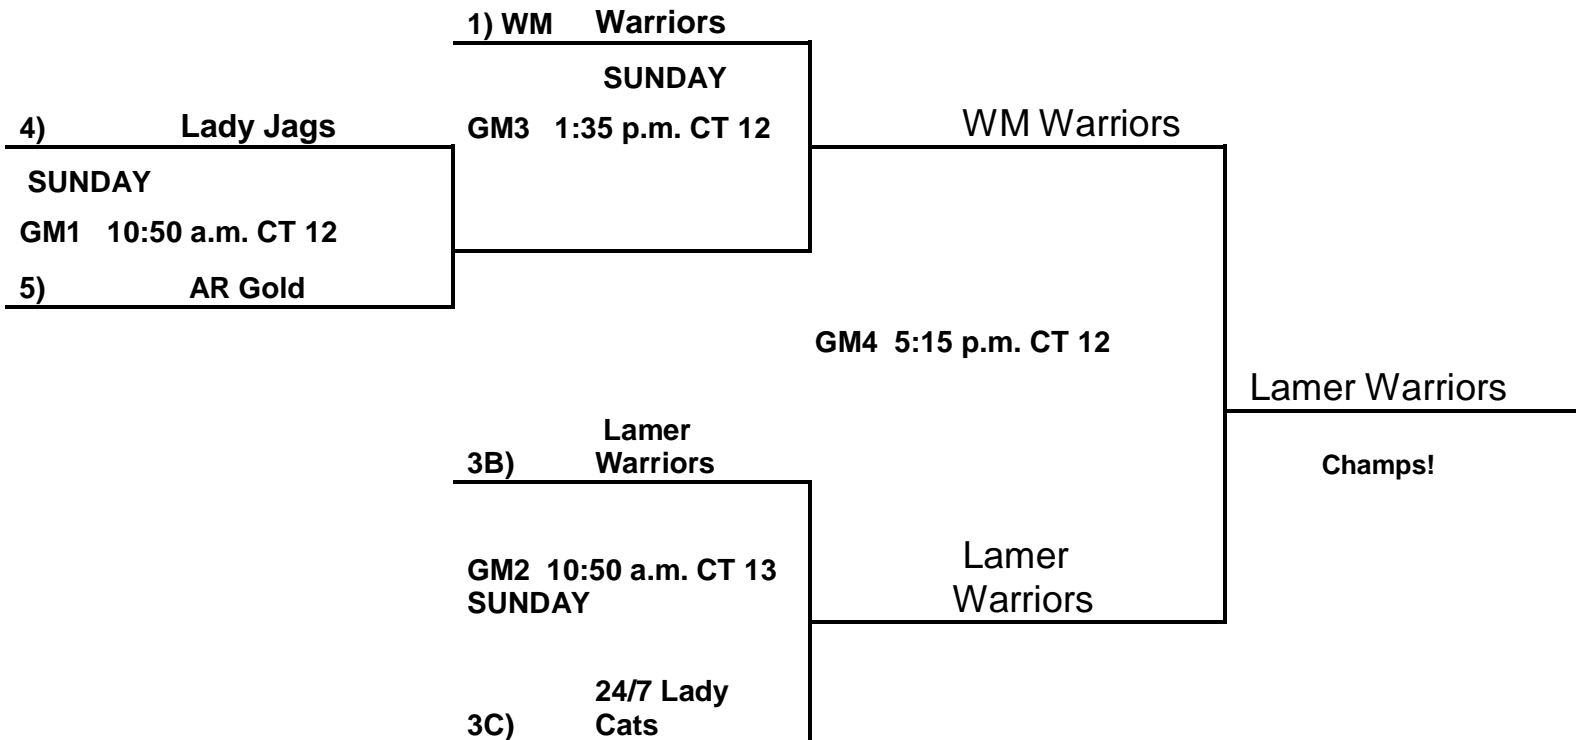

Sunday Bracket: