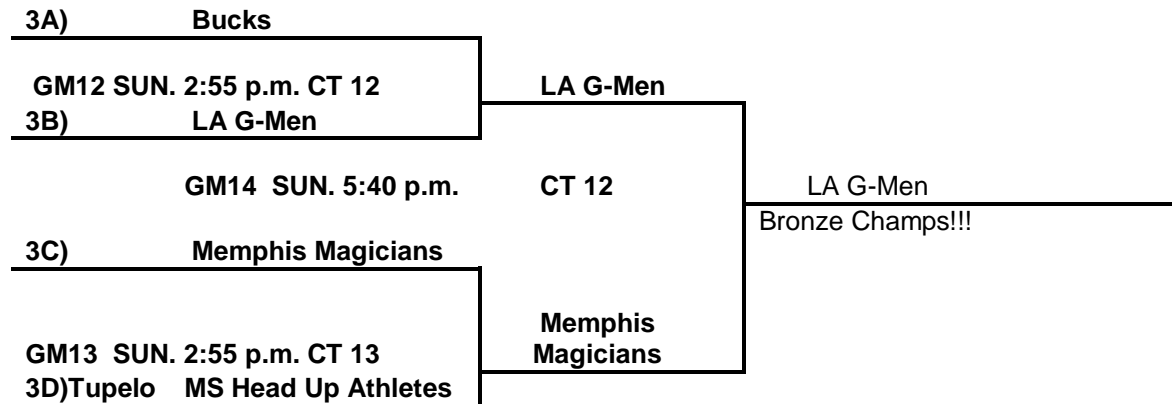

3rd Place Elite

SELECT BRACKET:

5th Grade Boys Brackets:

BRONZE BRACKET:

Consolation Game:

6th Grade Boys:

POOL A:

- 134. South East AR Shooters-15-6
- 135. Desoto Memphis Grizzlies+15+15+15
- 136. The Tribe-6-15
- 137. LA Renegades Select+6+6-15