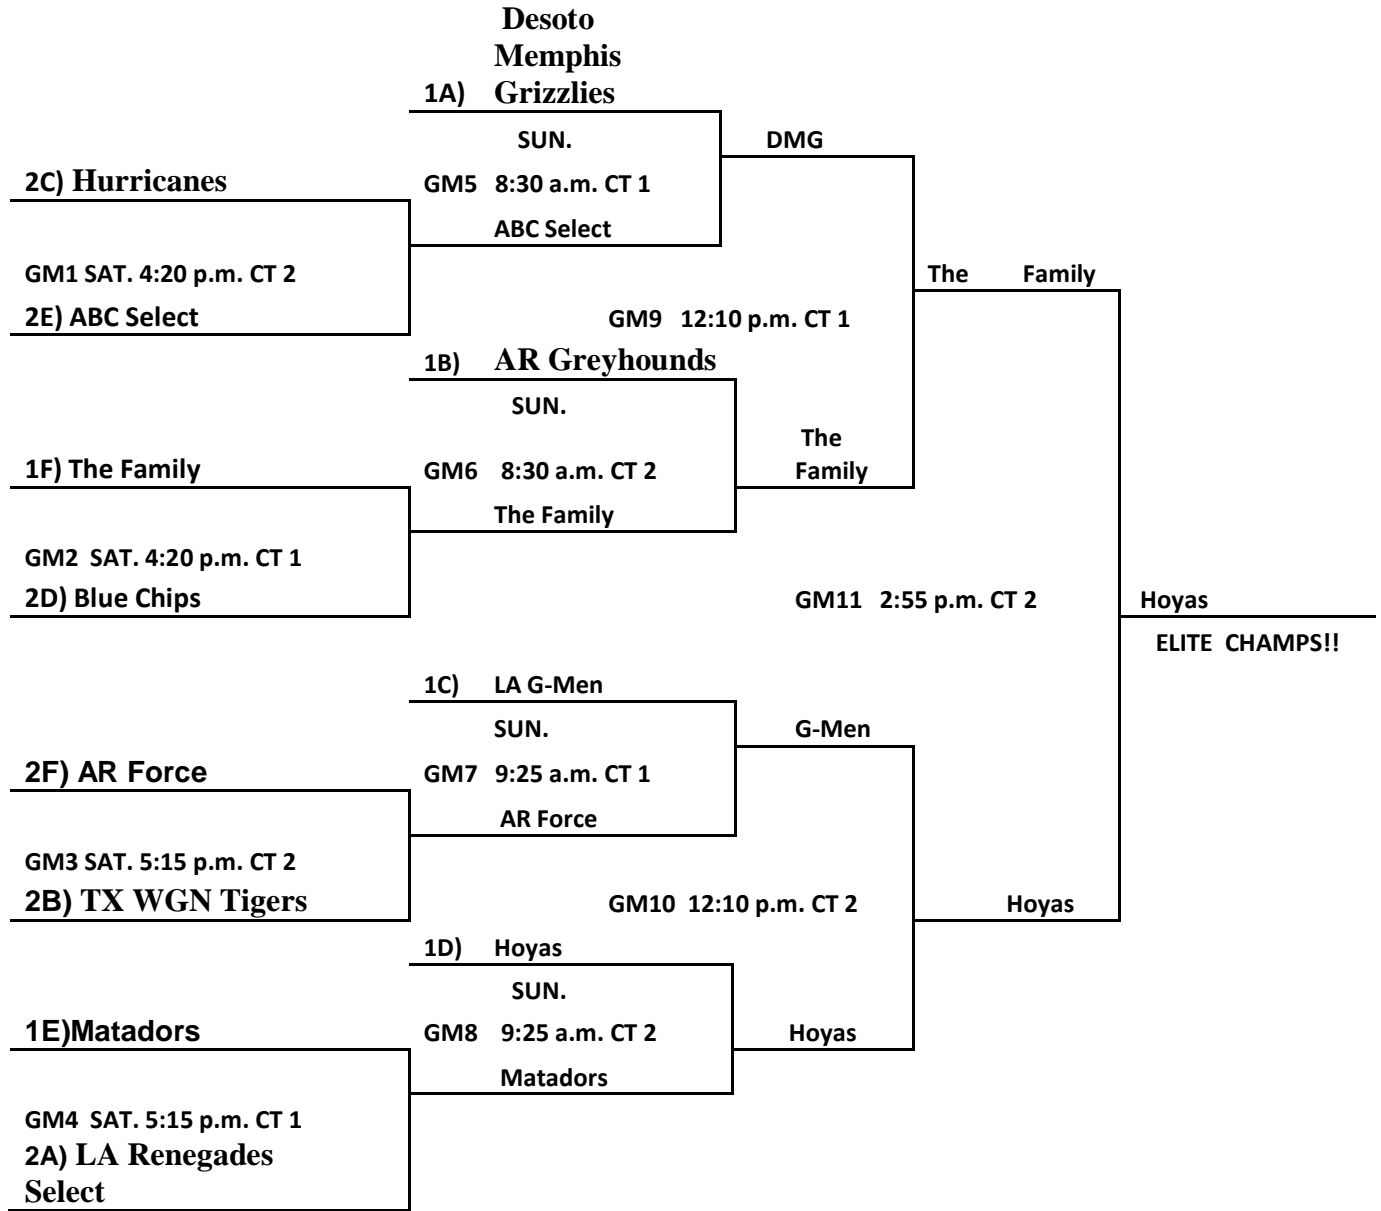

6th Grade Boys Brackets:

Elite Bracket: