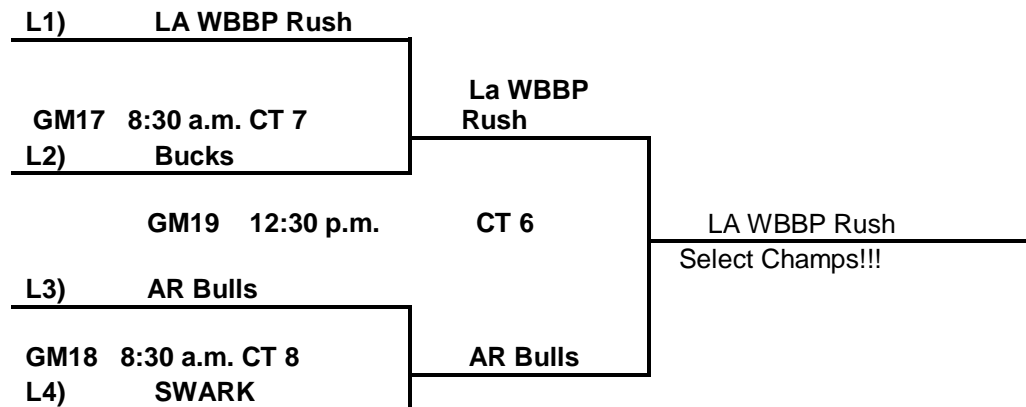

7th Grade Boys Brackets:

Elite Bracket:

7th Grade Boys Brackets:

3rd Place Elite Bracket:

SELECT BRACKET:

7th Grade Boys Brackets:

Bronze Bracket:

Sunday Consolation Games: