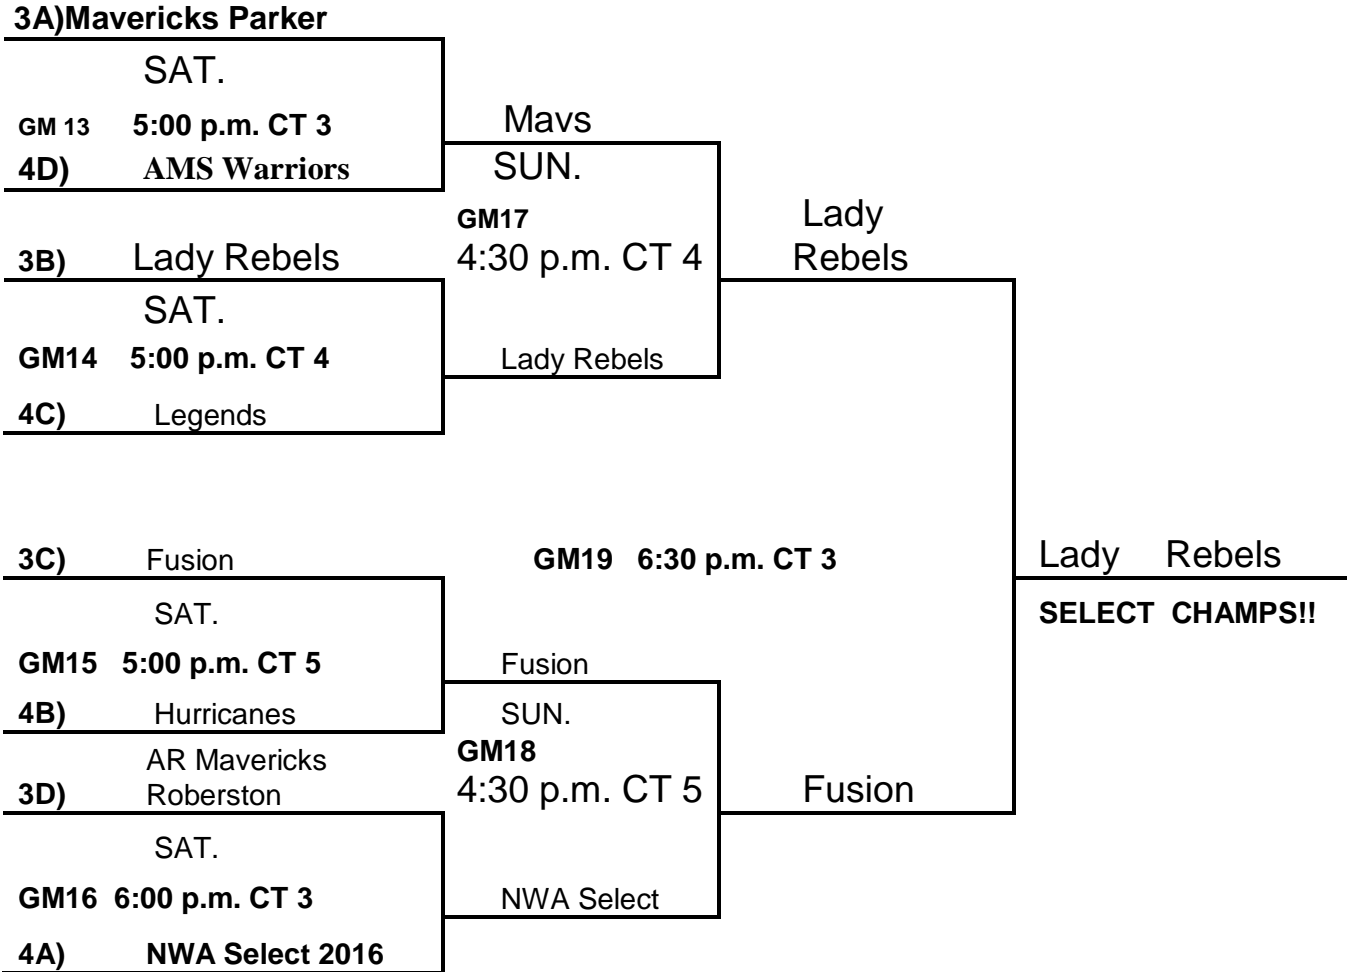

Senior Girls Brackets:

Select Bracket:

Bronze Bracket: