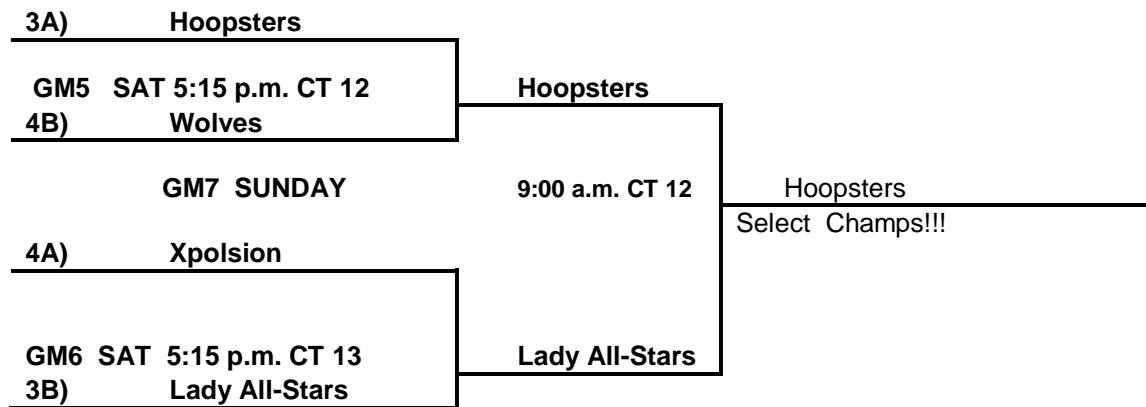

Saturday:

- 10 V 12 9:55 a.m. CT 12+9
- 11 V 13 9:55 a.m. CT 13+15
- 14 V 16 11:45 a.m. CT 12+15
- 15 V 17 11:45 a.m. CT 13+15

5th Grade Girls Brackets:

ELITE BRACKET:

Elite 3rd Place Game:

SELECT BRACKET: