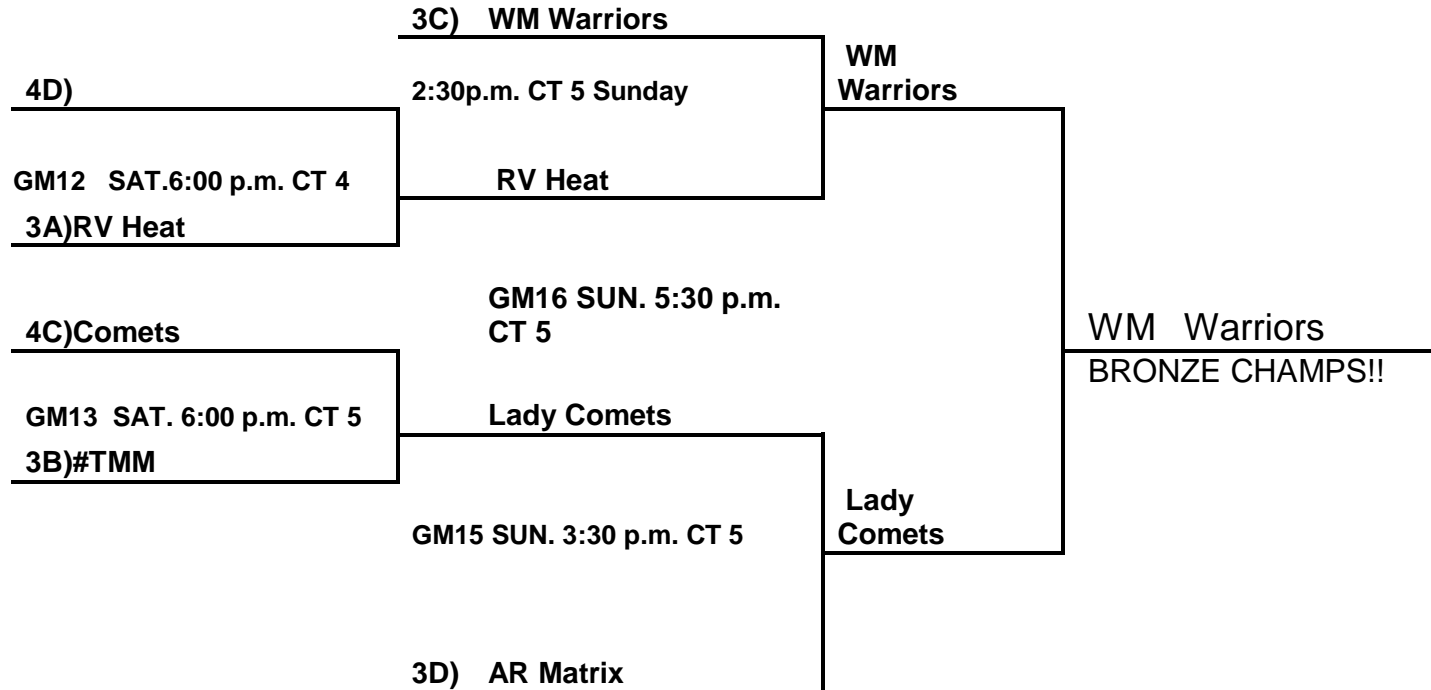

Consolation Games:

Loser GM 12 RV Heat VS #TMM Loser GM 13