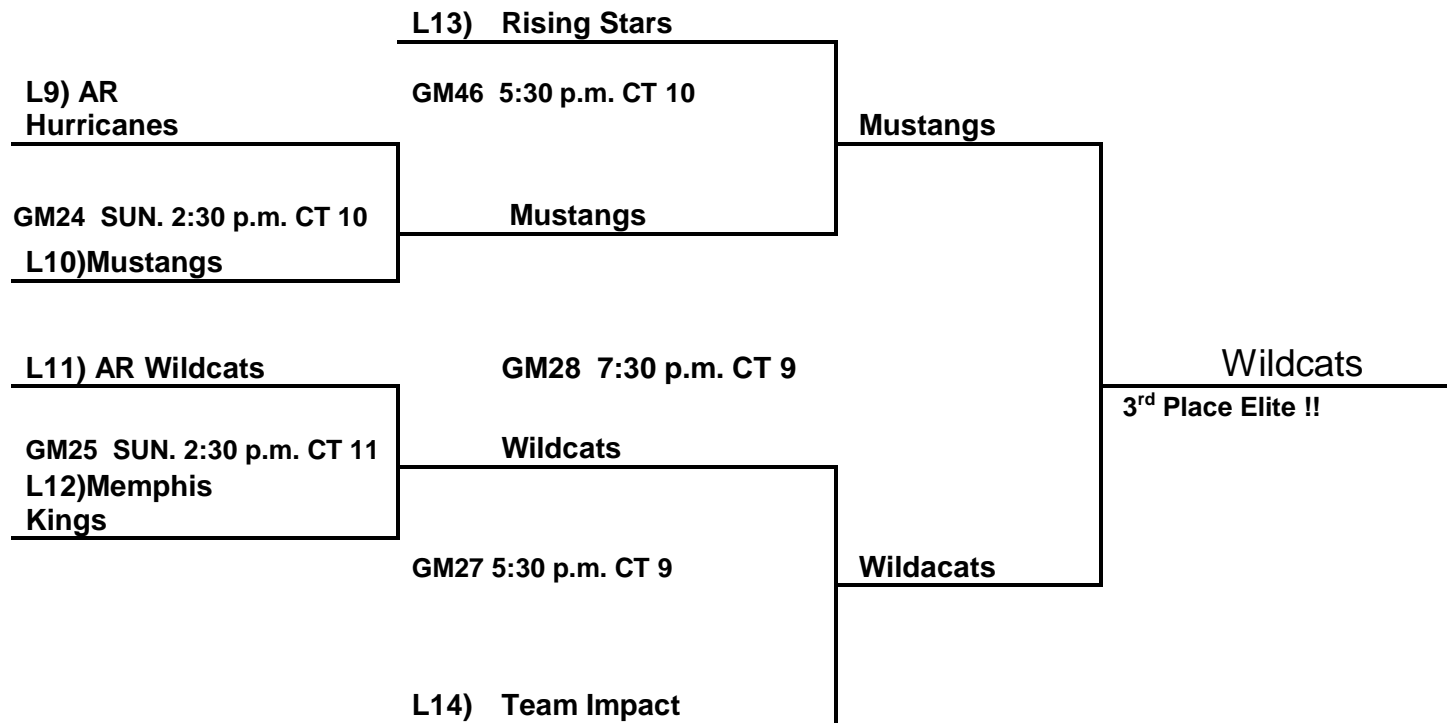

9th/10th Grade Boys Brackets:

3rd Place Elite Bracket: