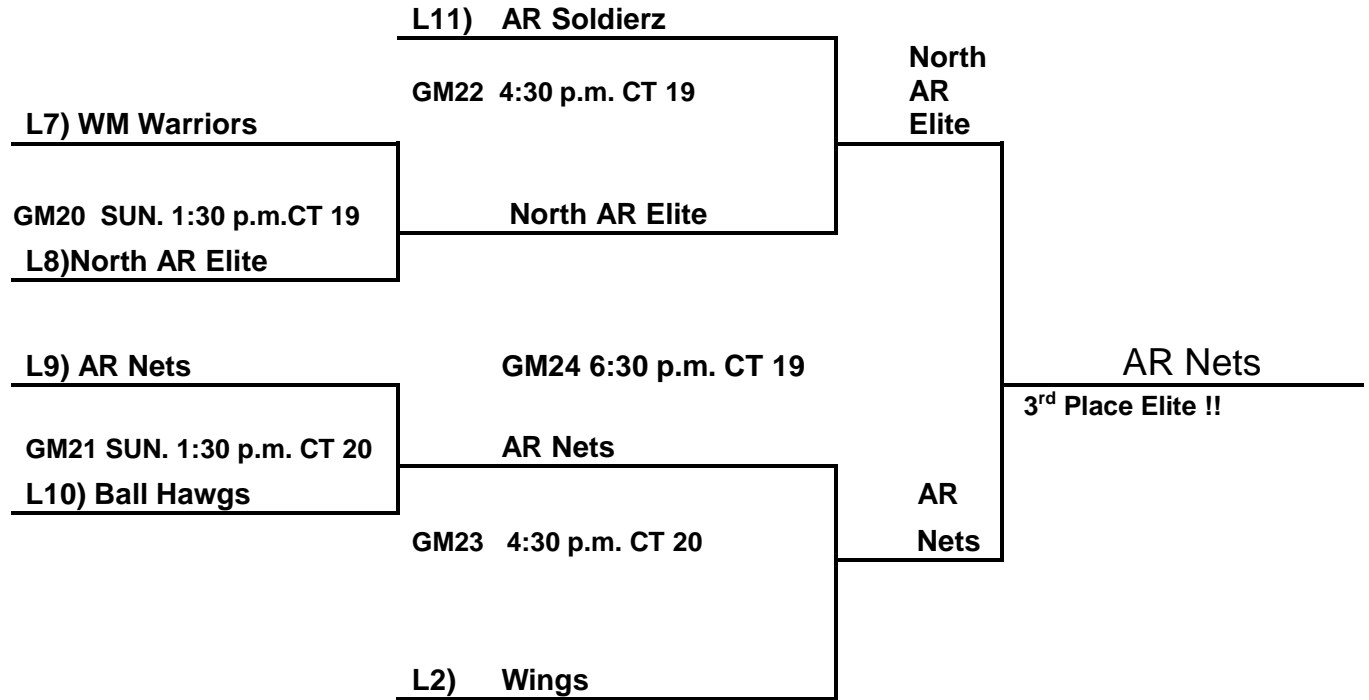

8th Grade Boys Brackets:

3rd Place Elite Bracket: