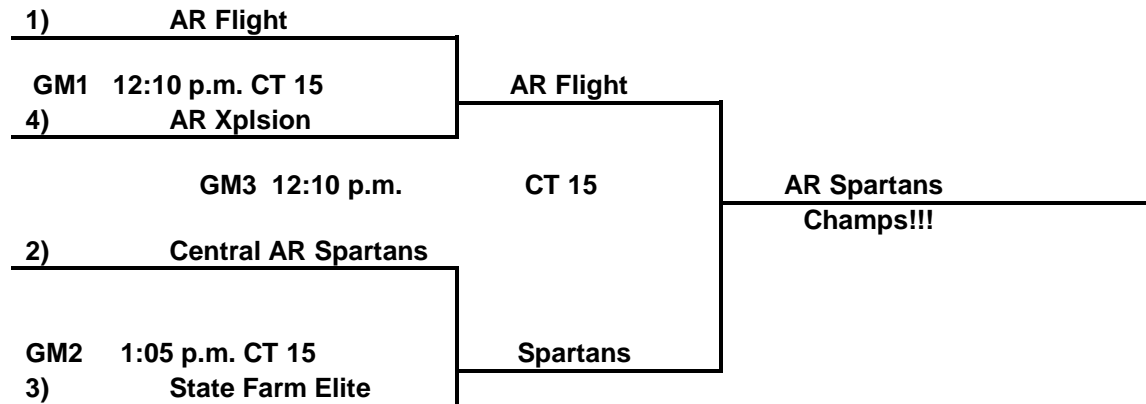

Sunday Bracket: