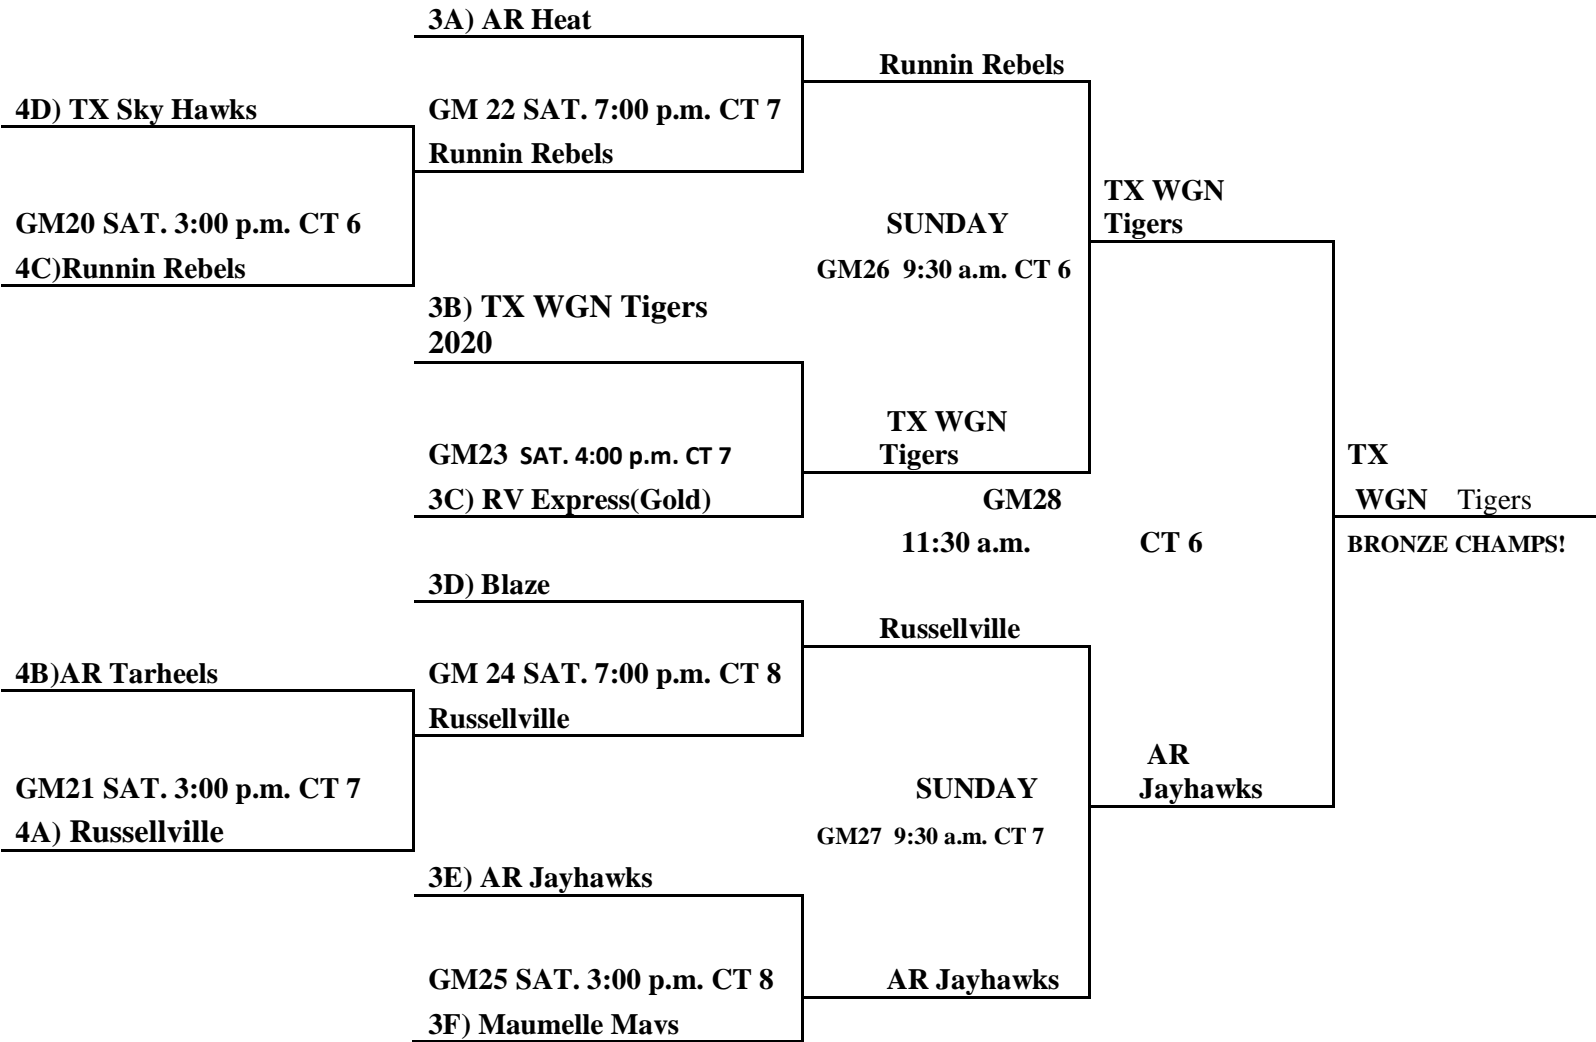

Sunday Consolation Games:

- Loser GM 20) TX Sky Hawks VS AR Heat (Loser GM 21
  GM 29 9:30 a.m. CT 8
- Loser GM 22) _____ VS _____ NO GAME _____ (Loser GM 23
  GM 30 7:30 p.m. CT 7
- Loser GM 24) Blaze VS Maumelle Mavs (Loser GM 25
  GM 31 9:30 a.m. CT 9