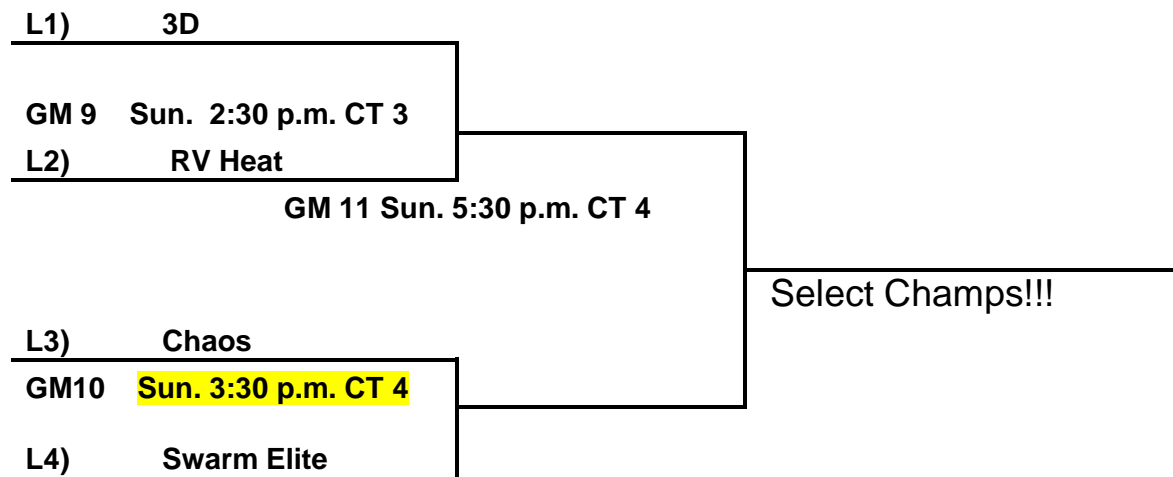

Bronze Bracket: