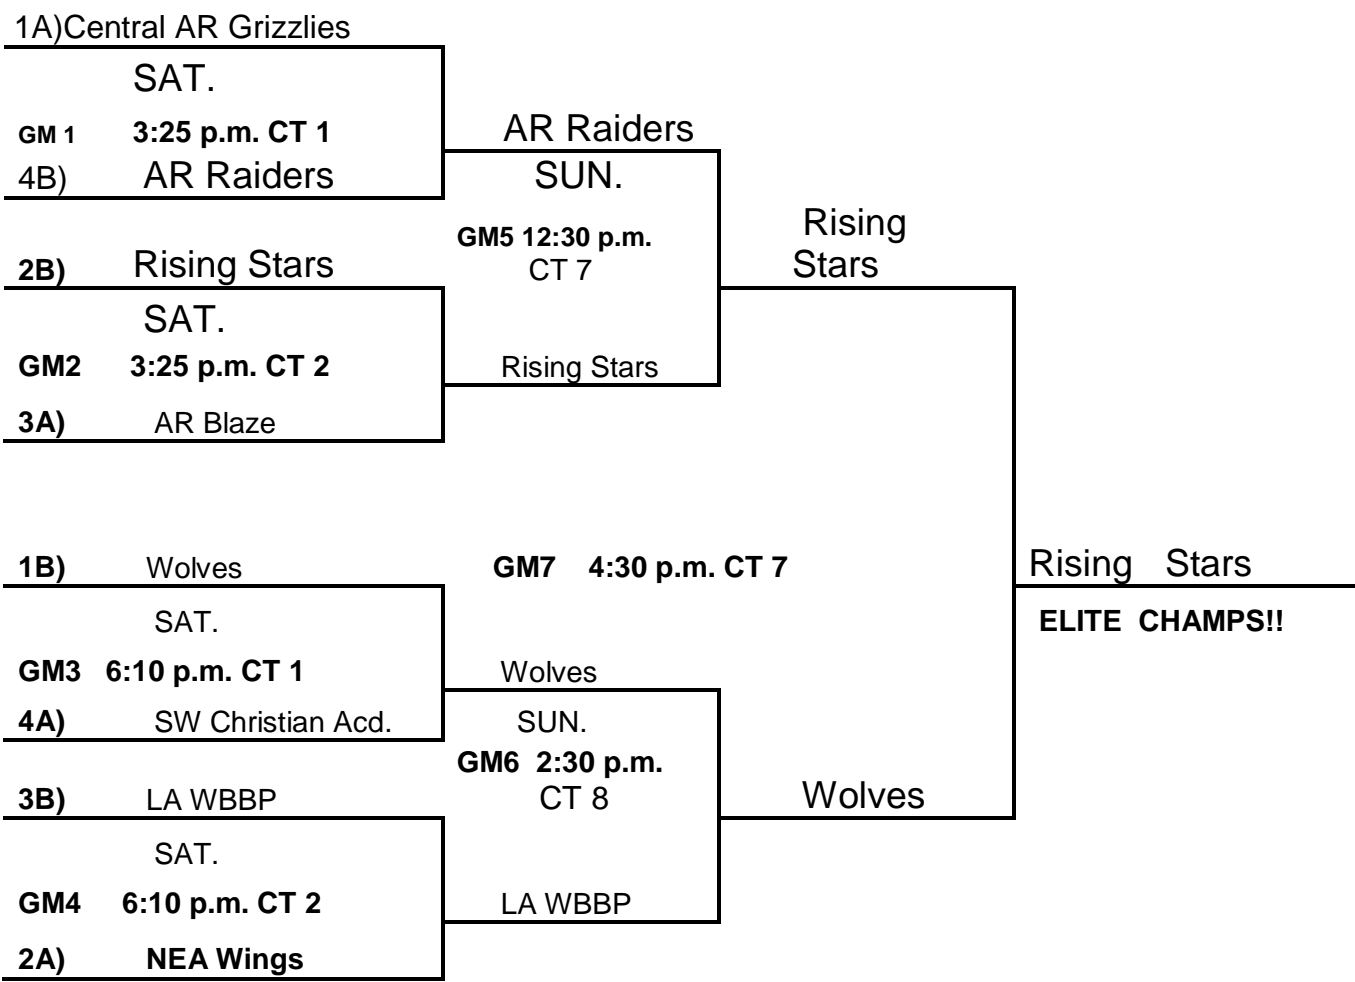

4th Grade Boys Brackets:

Elite Bracket: