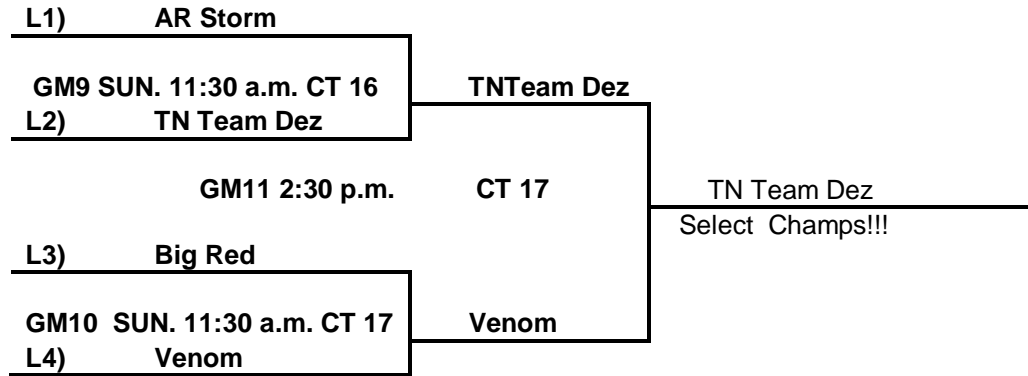

9th/10th Grade Girls Brackets:

SELECT BRACKET:

Consolation Game:

BRONZE BRACKET:

Consolation Game: