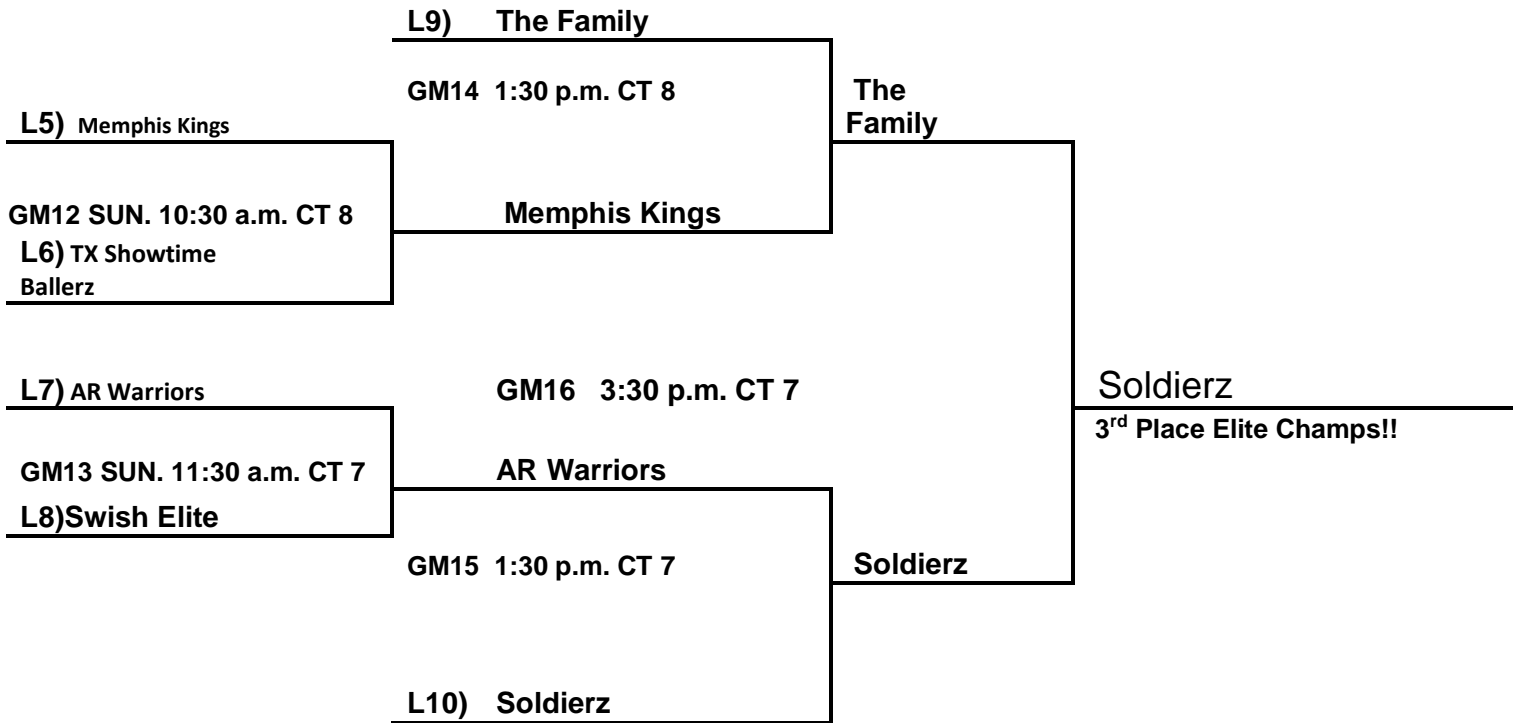

7th Grade Boys Brackets:

Elite Bracket:

7th Grade Boys Brackets:

3rd Place Elite Bracket:

SELECT BRACKET:

7th Grade Boys Brackets:

Bronze Bracket:

Sunday Consolation Games: