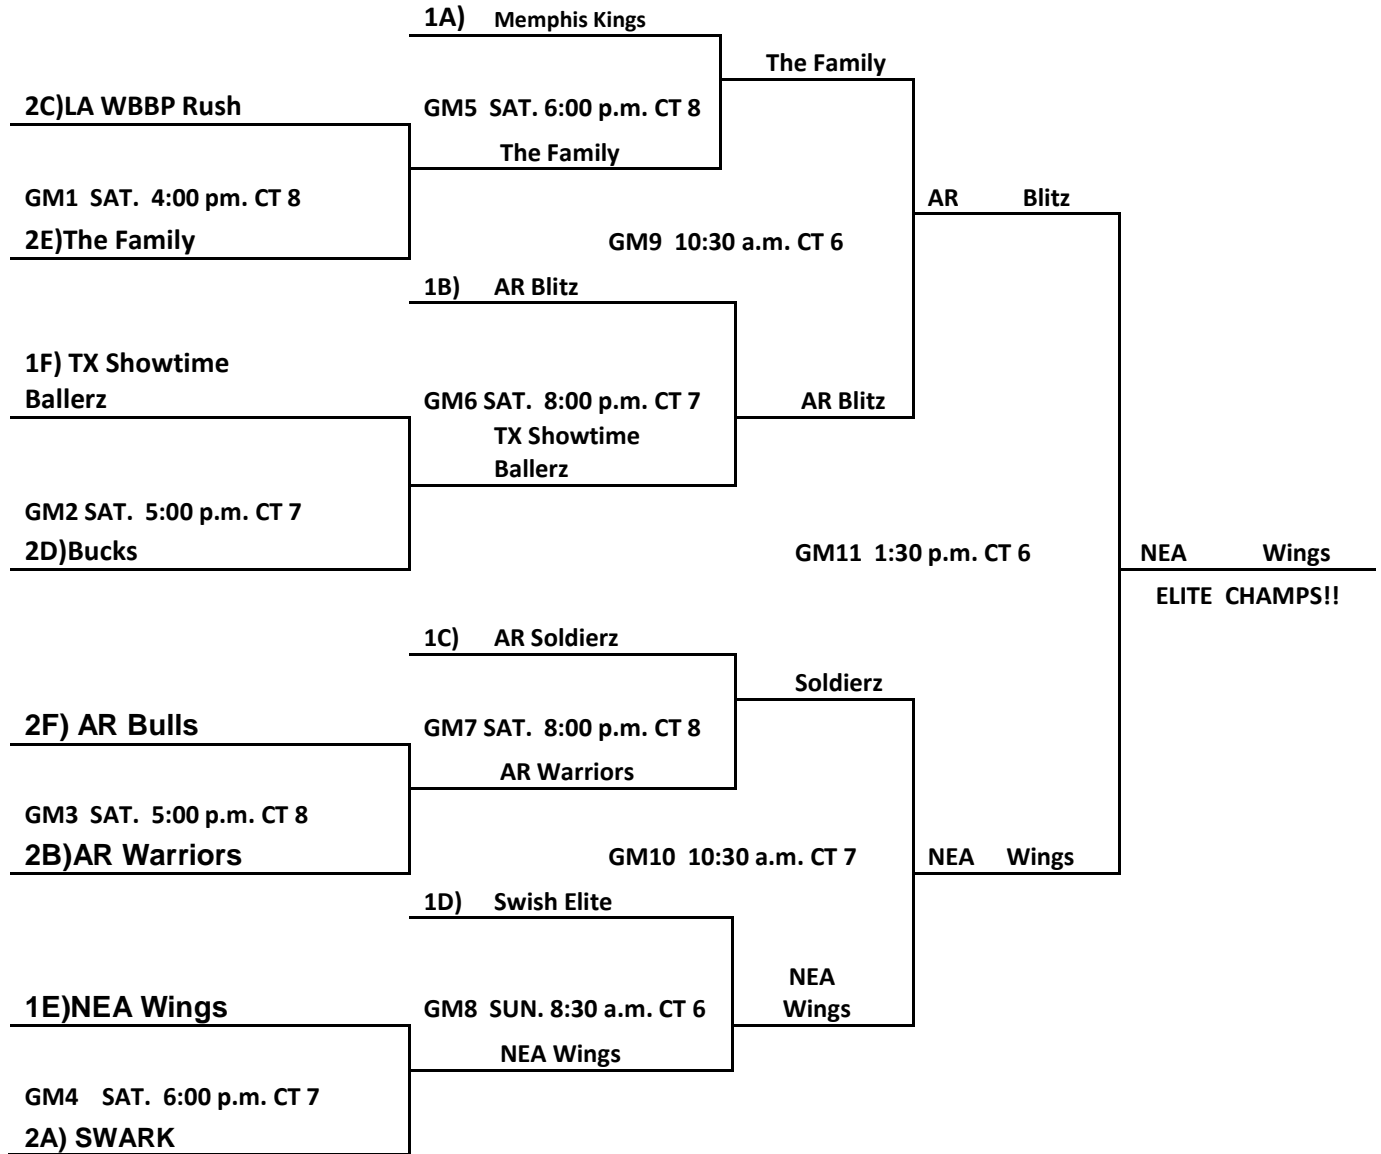

7th Grade Boys Brackets:

Elite Bracket: