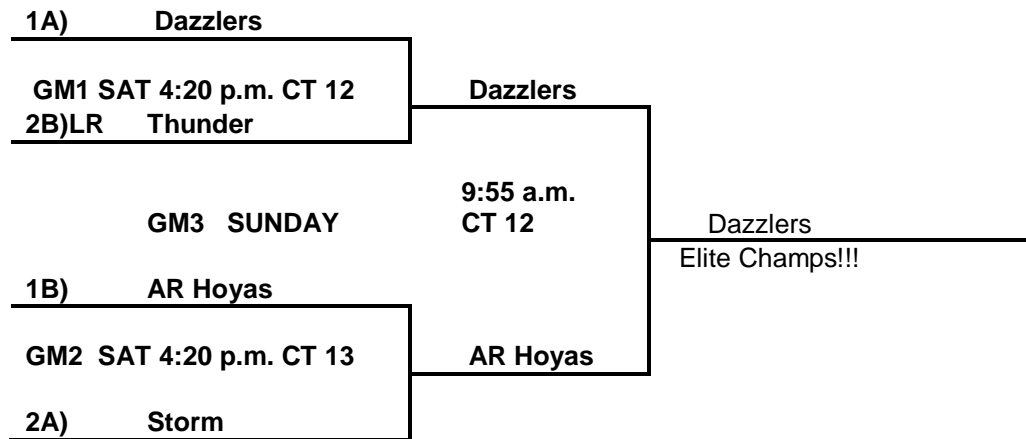

Saturday:

- 10 V 12 9:55 a.m. CT 12+9
- 11 V 13 9:55 a.m. CT 13+15
- 14 V 16 11:45 a.m. CT 12+15
- 15 V 17 11:45 a.m. CT 13+15

5th Grade Girls Brackets:

ELITE BRACKET:

Elite 3rd Place Game:

SELECT BRACKET: